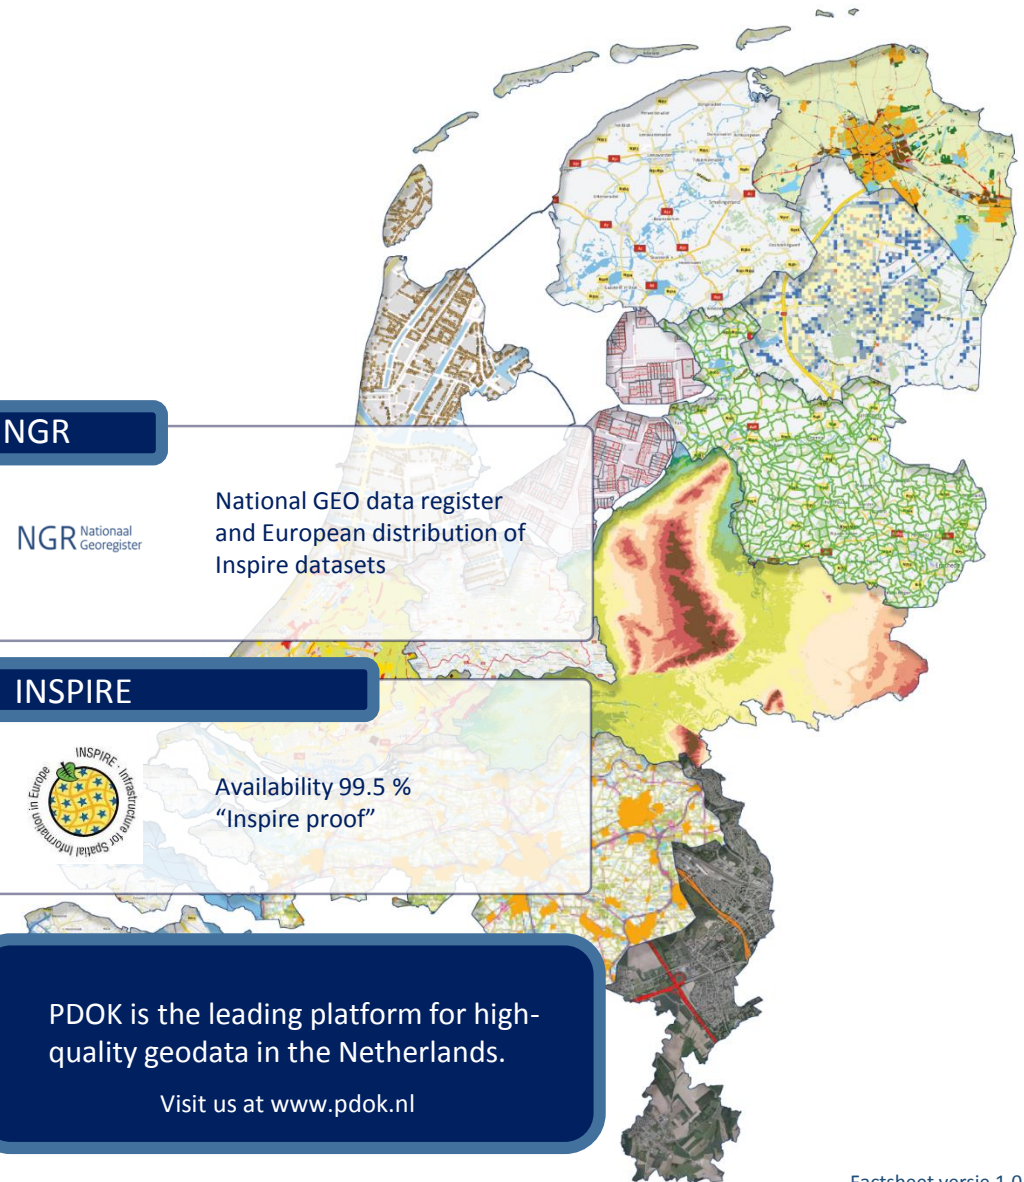

NGR

National GEO data register and European distribution of Inspire datasets

INSPIRE

Availability 99.5 %
"Inspire proof"

PDOK is the leading platform for high-quality geodata in the Netherlands.

Visit us at www.pdok.nl